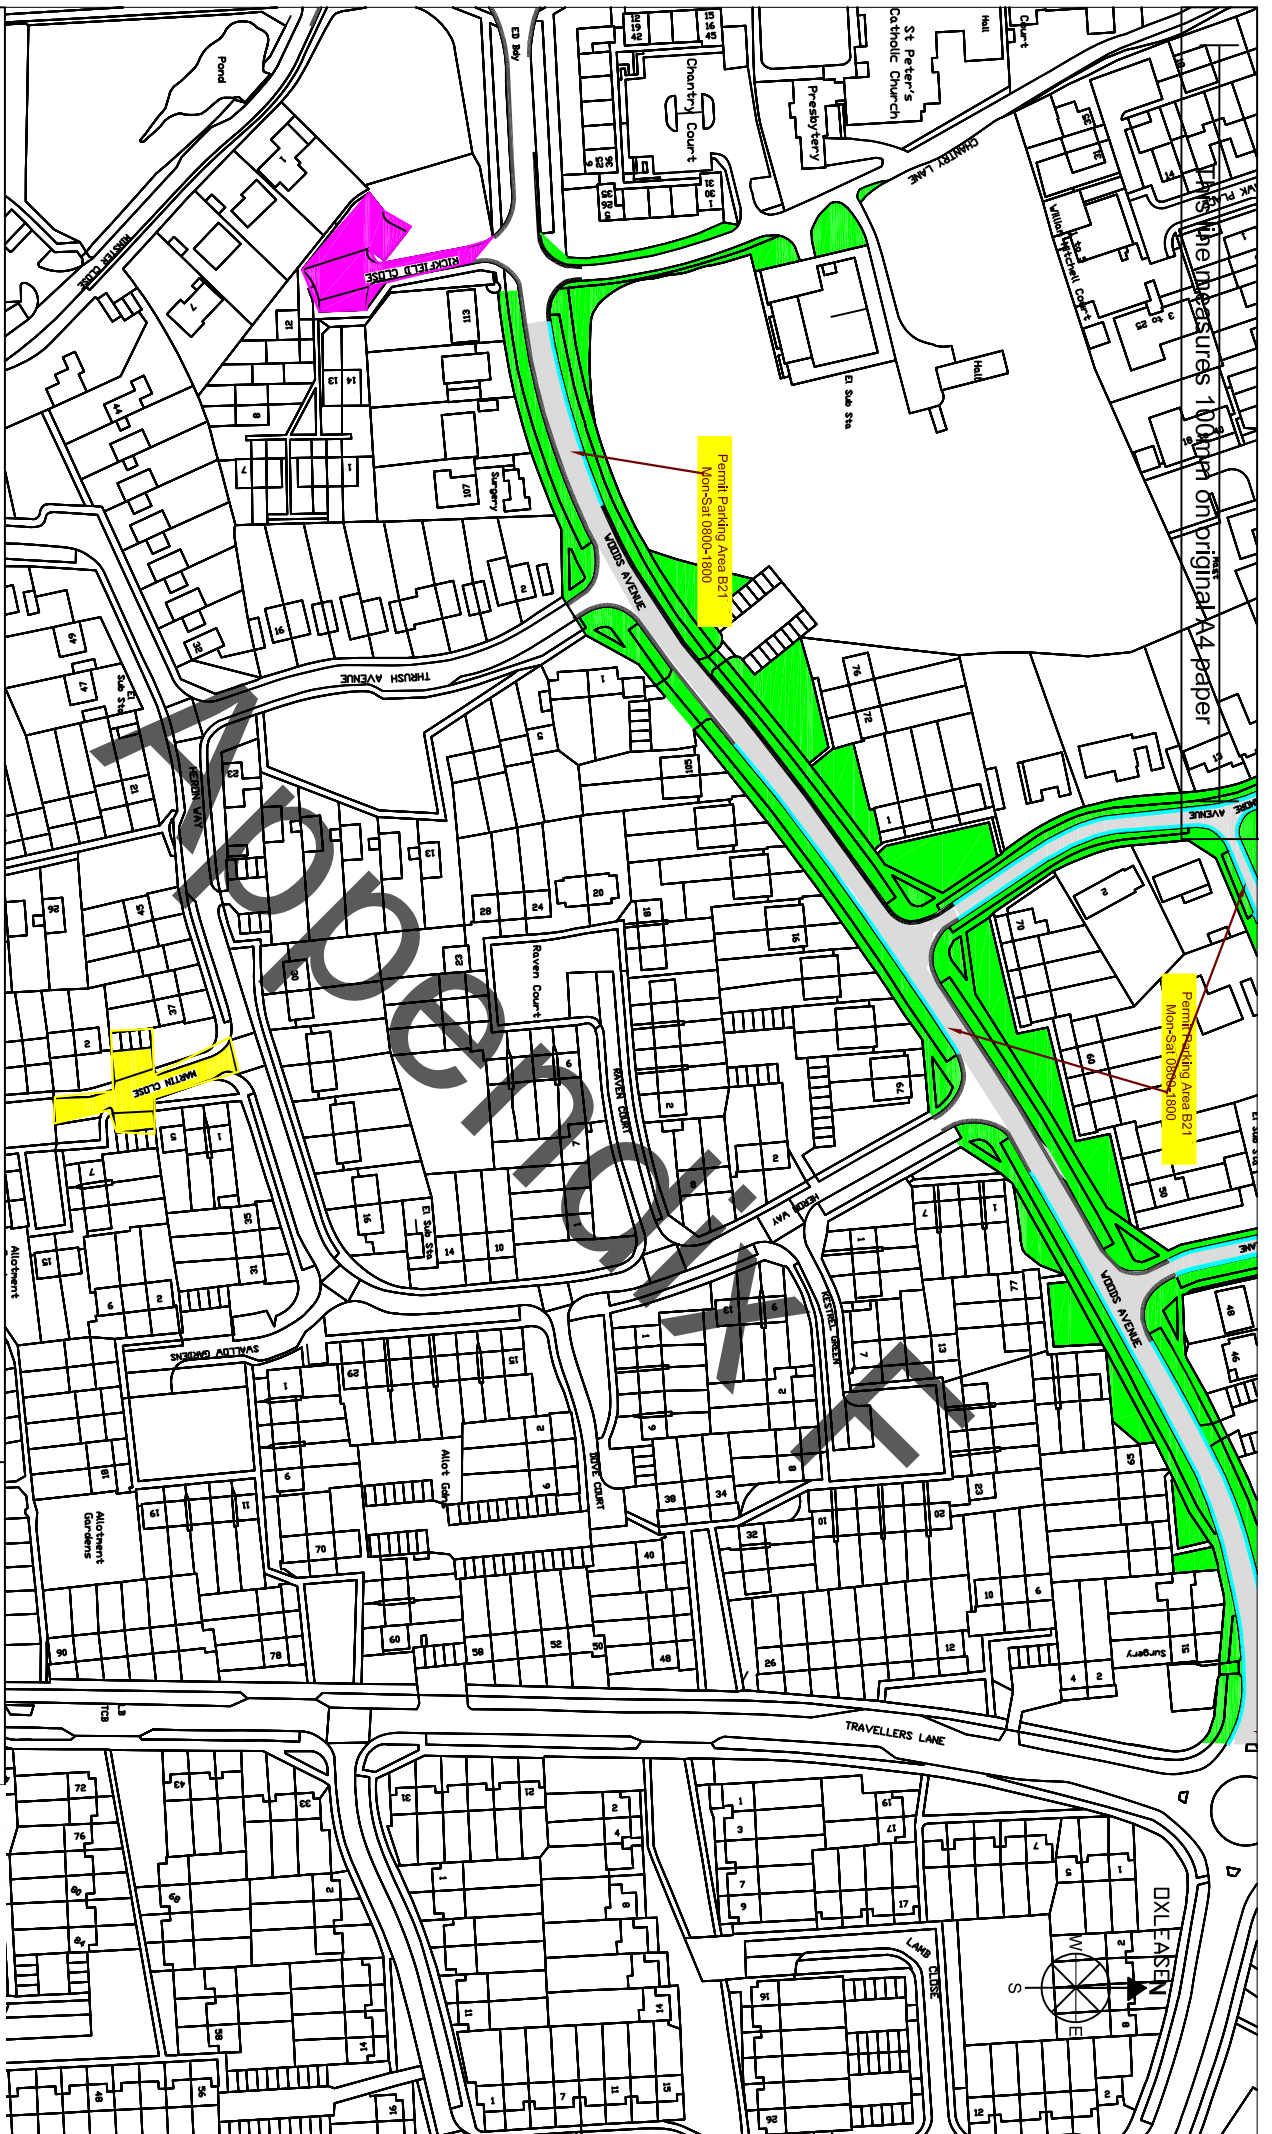

This plan measures 100mm on original A4 paper

Permit Parking Area B21
Non-Set 0800-1800

Permit Parking Area B21
Non-Set 0800-1800

Key

- Rickfield Close
- Martin Close

- Consultation Area

Scale - 1:2000 on A4